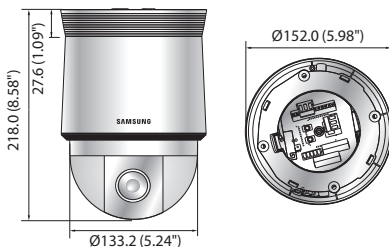

## Key Features

- Max. 2megapixel (1920 x 1080) resolution
- 16 : 9 Full HD (1080p) resolution support
- 4.44 ~ 142.6mm (32x) optical zoom, 16x digital zoom
- H.264, MJPEG dual codec, Multiple streaming
- Day & Night (ICR), WDR (120dB), Intelligent video analytics
- PoE+, SD/SDHC/SDXC memory slot, Bi-directional audio support
- IP66 / IK10 (SNP-6321H), IK10 (SNP-6321 + SHP-3701H only)

## Dimensions

Unit : mm (inch)

SNP-6321H

SNP-6321