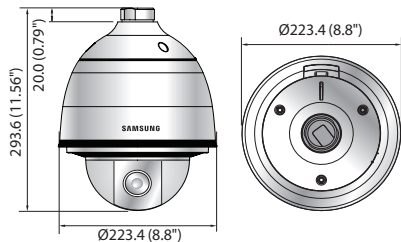

# SNP-6321H/6321

2M Full HD 32x Network PTZ Dome Camera

SNP-6321H

SNP-6321

## Key Features

- Max. 2megapixel (1920 x 1080) resolution
- 16 : 9 Full HD (1080p) resolution support
- 4.44 ~ 142.6mm (32x) optical zoom, 16x digital zoom
- H.264, MJPEG dual codec, Multiple streaming
- Day & Night (ICR), WDR (120dB), Intelligent video analytics
- PoE+, SD/SDHC/SDXC memory slot, Bi-directional audio support
- IP66 / IK10 (SNP-6321H), IK10 (SNP-6321 + SHP-3701H only)

## Dimensions

Unit : mm (inch)

SNP-6321H

SNP-6321